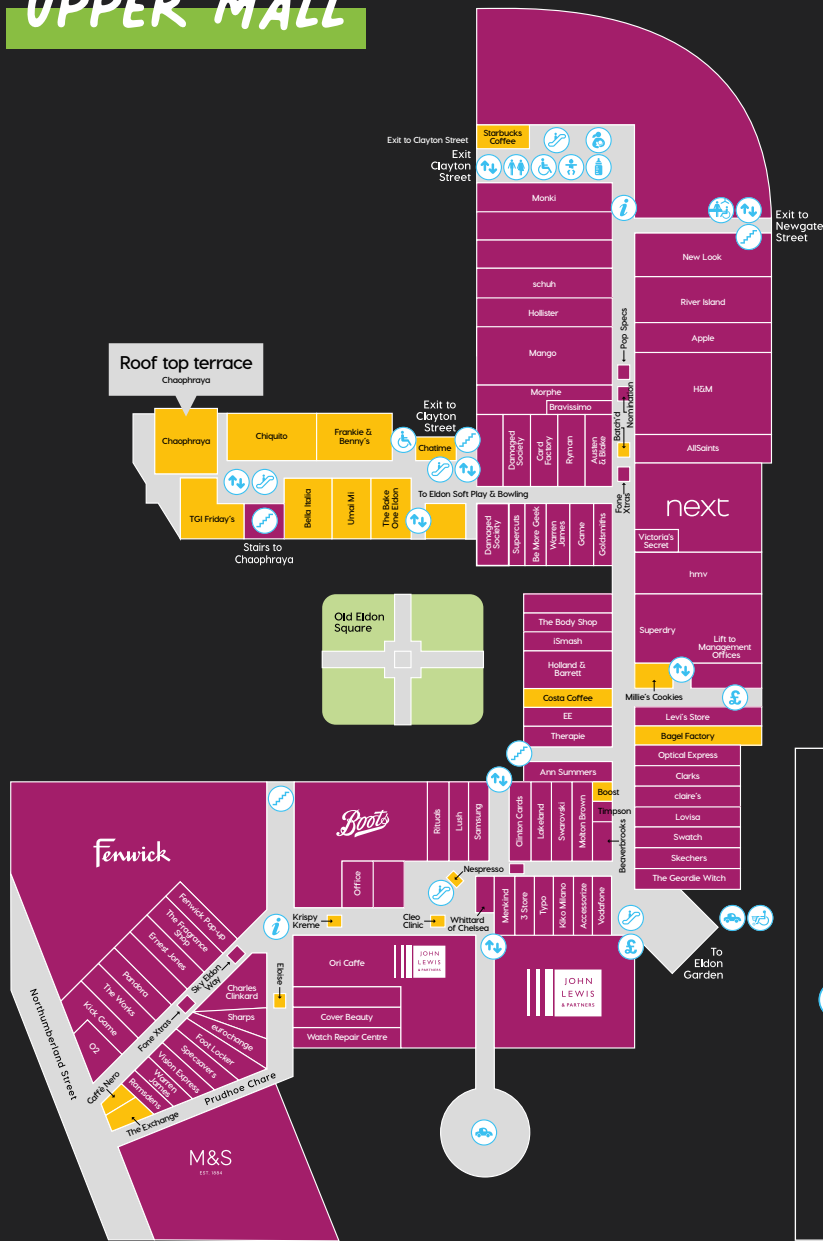

UPPER MALL

LOWER MALL

Key

	Accessible toilet		Escalator
	Assisted changing facility		Information
	Baby change		Lift
	Baby feeding		Metro station
	Bus station		Shopmobility
	Car park		Stairs
	Cash point		Toilets
	Coming Soon		Shopping
			Food & Drink